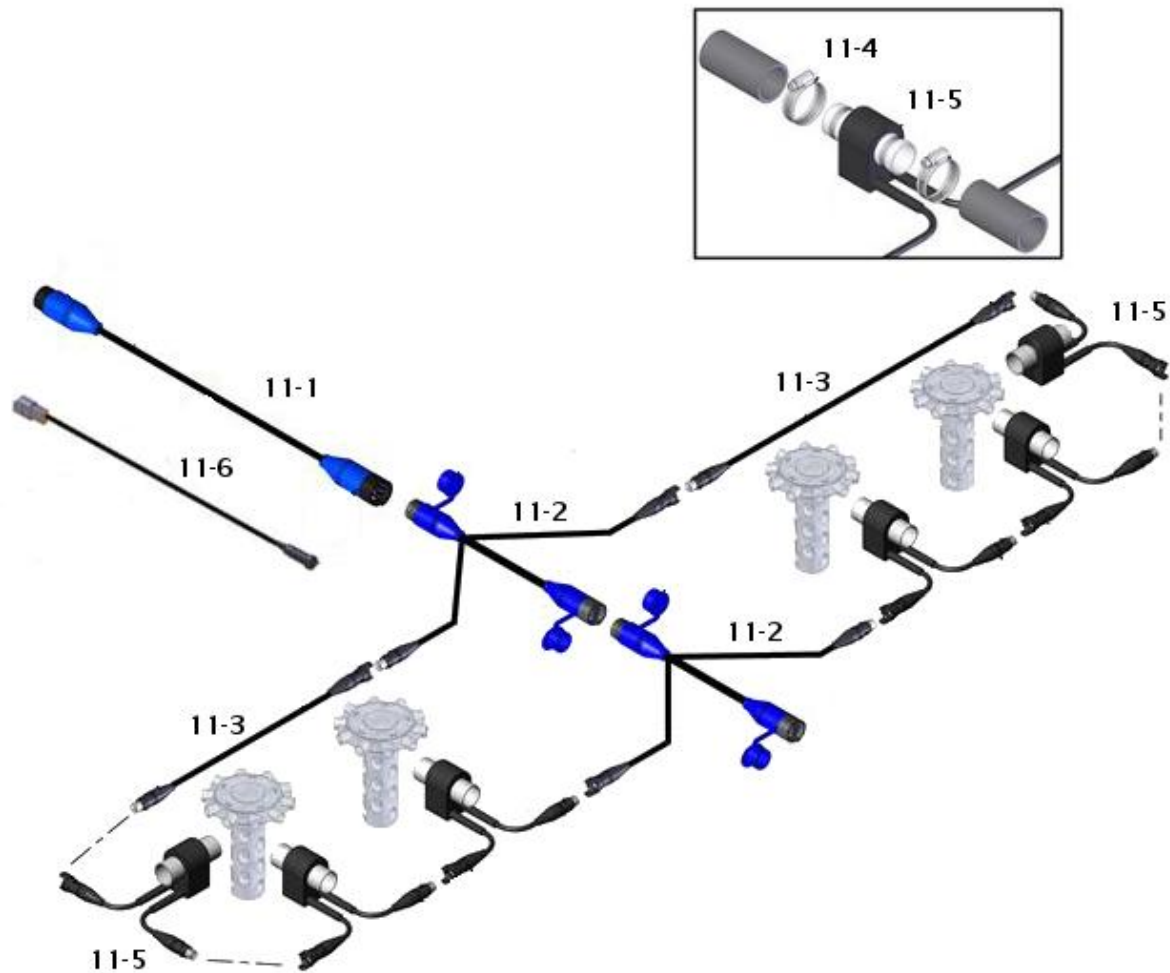

Tool Bar Components for Tow Between Tank

Reference Number	Part Number	Description	WiFi	ISO
11-1	9ARTM10	Main Extension Cable 10ft	X	X
11-1	9ARTM20	Main Extension Cable 20ft	X	X
11-2	9ASTY10	Legend Y- Cable 10ft	X	X
11-3	9ASTX02	Legend Loop Extension Cable 2ft	X	X
11-3	9ASTX04	Legend Loop Extension Cable 4ft	X	X
11-3	9ASTX10	Legend Loop Extension Cable 10ft	X	X
11-3	9ASTX20	Legend Loop Extension Cable 20ft	X	X
11-4	9KHC016	Hose Clamp Size #16 Stainless Steel Bag of 10	X	X
11-5	AGST22E	Legend Seed Sensor 7/8" (22mm)	X	X
11-5	AGST24E	Legend Seed Sensor 1-5/16" (24mm)	X	X
11-5	AGST25E	Legend Seed Sensor 1" (25mm)	X	X
11-5	AGST30E	Legend Seed Sensor 1-3/16" (30mm)	X	X
11-5	AGST32E	Legend Seed Sensor 1-1/4" (32mm)	X	X
11-5	AGST38E	Legend Seed Sensor 1-1/2" (38mm)	X	X
11-6	AGSH001	Reed Switch Sensor 20ft	X	X