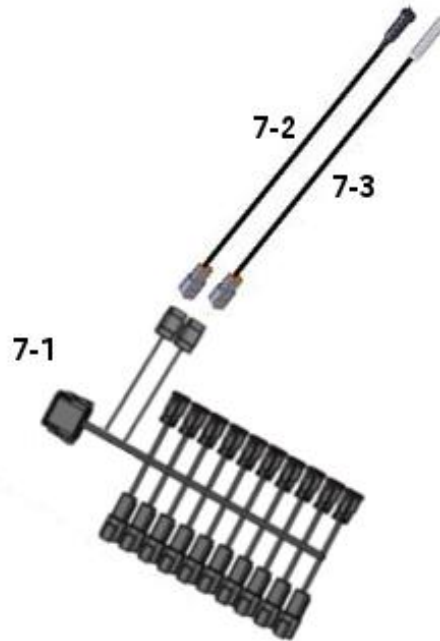

Tank Components for Tow Behind Tank

Reference Number	Part Number	Description	WiFi	ISO
7-1	AGD1725	Section Aware Air Cart Harness	X	X
7-2	AGSH001	Reed Switch Sensor 20ft	X	X
7-3	AGSH007	Hall Effect Sensor M12 6ft	X	X