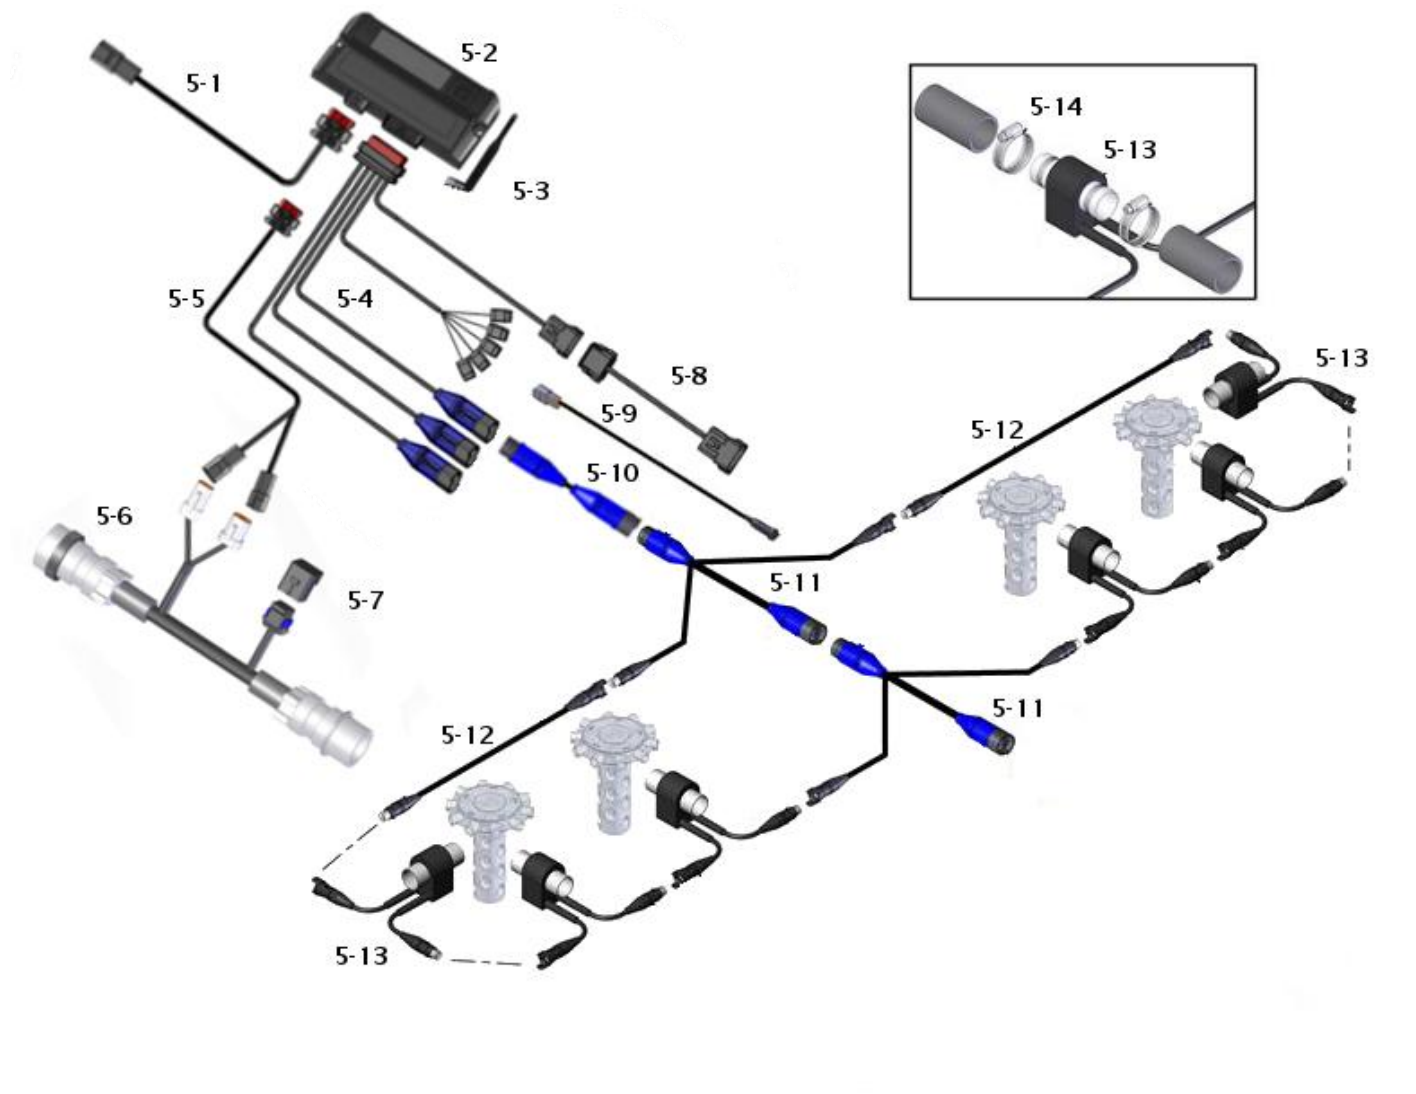

Tractor (Page 3)

- Battery Harness
- Tablet
- Tablet Ram Mounts

Tank (Page 9)

- Ecu
- Section Adapter Harness
- Work Switch
- Speed Sensor
- Main Extension Cable

Tool Bar (Page 11)

- Seed Sensors
- Work switch

Tractor and Cab Components

Reference Number	Part Number	Description	WiFi	ISO
3-1	AGD2006	Battery Harness 22ft	X	
3-2	050010001	FUSE MIDI 30A 32VDC	X	
3-3	AGWL170	Tablet Android 8" WiFi/GPS 8GB	X	
3-4	850033009	Ram Mount Tablet Cradle	X	
3-5	850033001	Ram Mount Arm	X	
3-6	850030002	Ram Mount Yoke Clamp	X	

Tool Bar Components for Tow Behind Tank

Reference Number	Part Number	Description	WiFi	ISO
5-1	AGD1733	Battery WiFi Power Harness	X	
5-2	AGD1710	The Legend SA ECU	X	X
5-3	050013007	Antenna 7"	X	
5-4	AGD1741	3-Loop 10-Section 4-PSI 1-Work Harness	X	X
5-5	AGD1717	CAN to AmpSeal Power Harness		X
5-6	AGD1718	ISO Power/CAN Tee Harness		X
5-7	AGD3093	CAN Terminator		X
5-8	AGD1720	Section Extension Harness 40ft	X	X
5-9	AGSH001	Reed Switch Sensor 20ft	X	X
5-10	9ARTM10	Main Extension Cable 10ft	X	X
5-10	9ARTM20	Main Extension Cable 20ft	X	X
5-11	9ASTY10	Legend Y- Cable 10ft	X	X
5-12	9ASTX02	Legend Loop Extension Cable 2ft	X	X
5-12	9ASTX04	Legend Loop Extension Cable 4ft	X	X
5-12	9ASTX10	Legend Loop Extension Cable 10ft	X	X
5-12	9ASTX20	Legend Loop Extension Cable 20ft	X	X
5-13	AGST22E	Legend Seed Sensor 7/8" (22mm)	X	X
5-13	AGST24E	Legend Seed Sensor 1-5/16" (24mm)	X	X
5-13	AGST25E	Legend Seed Sensor 1" (25mm)	X	X
5-13	AGST30E	Legend Seed Sensor 1-3/16" (30mm)	X	X
5-13	AGST32E	Legend Seed Sensor 1-1/4" (32mm)	X	X
5-13	AGST38E	Legend Seed Sensor 1-1/2" (38mm)	X	X
5-14	9KHC016	Hose Clamp Size #16 Stainless Steel Bag of 10	X	X