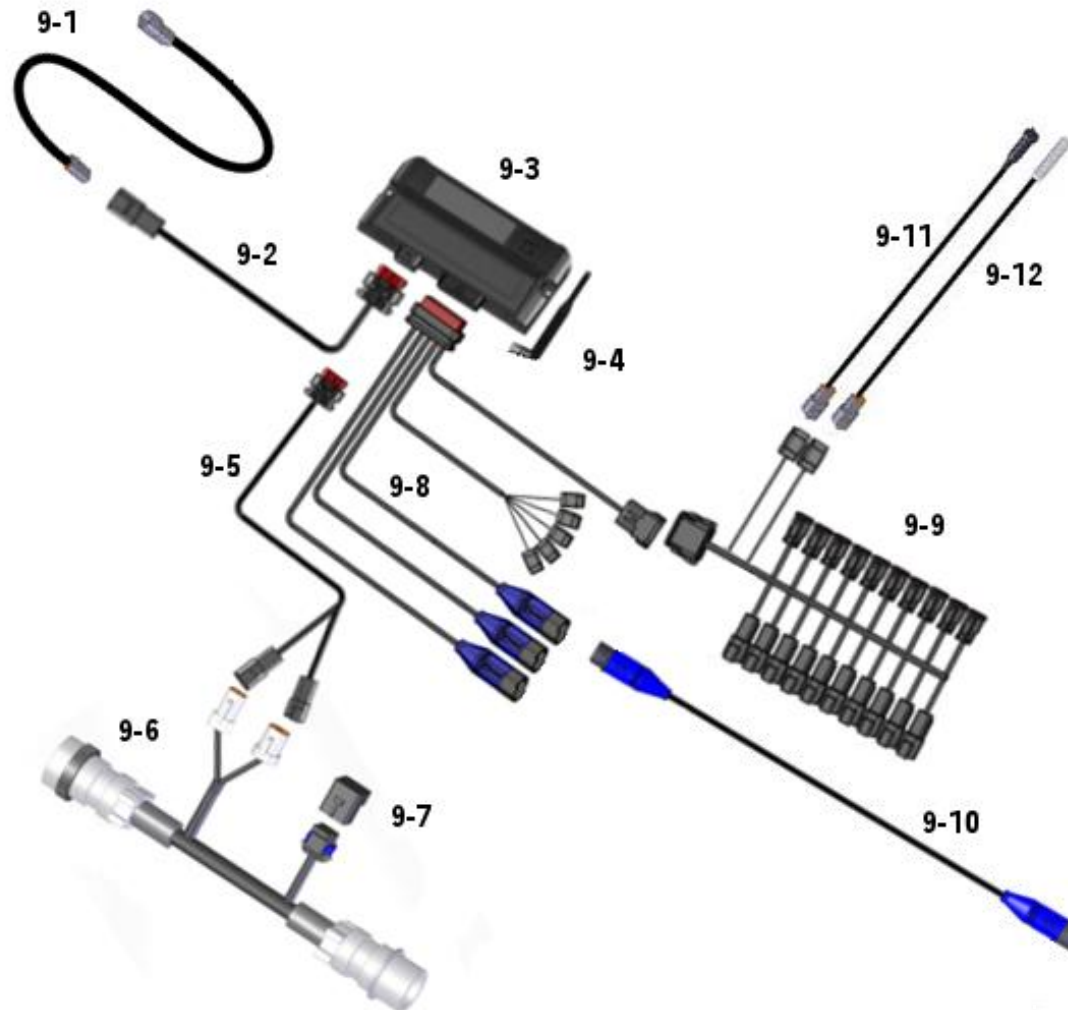

Tool Bar Components for Tow Behind Tank

Reference Number	Part Number	Description	WiFi	ISO
5-1	AGD1733	Battery WiFi Power Harness	X	
5-2	AGD1710	The Legend SA ECU	X	X
5-3	050013007	Antenna 7"	X	
5-4	AGD1741	3-Loop 10-Section 4-PSI 1-Work Harness	X	X
5-5	AGD1717	CAN to AmpSeal Power Harness		X
5-6	AGD1718	ISO Power/CAN Tee Harness		X
5-7	AGD3093	CAN Terminator		X
5-8	AGD1720	Section Extension Harness 40ft	X	X
5-9	AGSH001	Reed Switch Sensor 20ft	X	X
5-10	9ARTM10	Main Extension Cable 10ft	X	X
5-10	9ARTM20	Main Extension Cable 20ft	X	X
5-11	9ASTY10	Legend Y- Cable 10ft	X	X
5-12	9ASTX02	Legend Loop Extension Cable 2ft	X	X
5-12	9ASTX04	Legend Loop Extension Cable 4ft	X	X
5-12	9ASTX10	Legend Loop Extension Cable 10ft	X	X
5-12	9ASTX20	Legend Loop Extension Cable 20ft	X	X
5-13	AGST22E	Legend Seed Sensor 7/8" (22mm)	X	X
5-13	AGST24E	Legend Seed Sensor 1-5/16" (24mm)	X	X
5-13	AGST25E	Legend Seed Sensor 1" (25mm)	X	X
5-13	AGST30E	Legend Seed Sensor 1-3/16" (30mm)	X	X
5-13	AGST32E	Legend Seed Sensor 1-1/4" (32mm)	X	X
5-13	AGST38E	Legend Seed Sensor 1-1/2" (38mm)	X	X
5-14	9KHC016	Hose Clamp Size #16 Stainless Steel Bag of 10	X	X

Tank Components for Tow Behind Tank

Reference Number	Part Number	Description	WiFi	ISO
7-1	AGD1725	Section Aware Air Cart Harness	X	X
7-2	AGSH001	Reed Switch Sensor 20ft	X	X
7-3	AGSH007	Hall Effect Sensor M12 6ft	X	X

Tank Components for Tow Between Tank

Reference Number	Part Number	Description	WiFi	ISO
9-1	AGD2020	Battery Extension Harness	X	
9-2	AGD1733	Battery WiFi Power Harness	X	
9-3	AGD1710	The Legend SA ECU	X	X
9-4	050013007	Antenna 7"	X	
9-5	AGD1717	CAN to AmpSeal Power Harness		X
9-6	AGD1718	ISO Power/CAN Tee Harness		X
9-7	AGD3093	CAN Terminator		X
9-8	AGD1741	3-Loop 10-Section 4-PSI 1-Work Harness	X	X
9-9	AGD1725	Section Aware Air Cart Harness	X	X
9-10	9ARTM10	Main Extension Cable 10ft	X	X
9-10	9ARTM20	Main Extension Cable 20ft	X	X
9-11	AGSH001	Reed Switch Sensor 20ft	X	X
9-12	AGSH007	Hall Effect Sensor M12 6ft	X	X