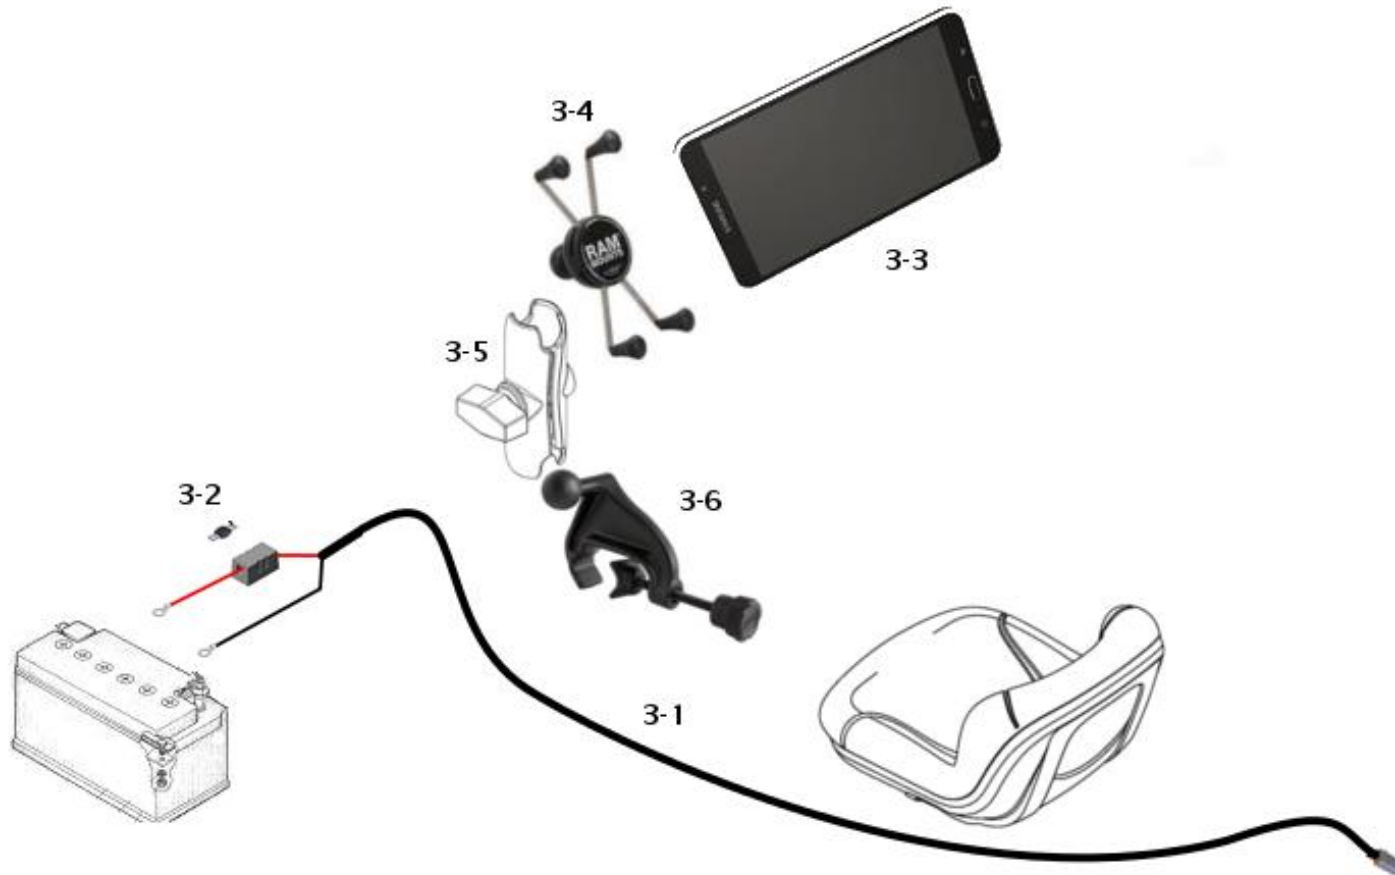

LEGEND
ADVANCED
SYSTEM
CATALOG
2018

Seeder Physical Configuration

Tractor (Page 3)

- Battery Harness
- Tablet
- Tablet Ram Mounts

Tool Bar (Page 5)

- Ecu
- Seed Sensors
- Work switch

Tank (Page 7)

- Section Adapter Harness
- Work Switch
- Speed Sensor

Tractor (Page 3)

- Battery Harness
- Tablet
- Tablet Ram Mounts

Tank (Page 9)

- Ecu
- Section Adapter Harness
- Work Switch
- Speed Sensor
- Main Extension Cable

Tool Bar (Page 11)

- Seed Sensors
- Work switch

Tractor and Cab Components

Reference Number	Part Number	Description	WiFi	ISO
3-1	AGD2006	Battery Harness 22ft	X	
3-2	050010001	FUSE MIDI 30A 32VDC	X	
3-3	AGWL170	Tablet Android 8" WiFi/GPS 8GB	X	
3-4	850033009	Ram Mount Tablet Cradle	X	
3-5	850033001	Ram Mount Arm	X	
3-6	850030002	Ram Mount Yoke Clamp	X	

Tool Bar Components for Tow Behind Tank

Reference Number	Part Number	Description	WiFi	ISO
5-1	AGD1733	Battery WiFi Power Harness	X	
5-2	AGD1710	The Legend SA ECU	X	X
5-3	050013007	Antenna 7"	X	
5-4	AGD1741	3-Loop 10-Section 4-PSI 1-Work Harness	X	X
5-5	AGD1717	CAN to AmpSeal Power Harness		X
5-6	AGD1718	ISO Power/CAN Tee Harness		X
5-7	AGD3093	CAN Terminator		X
5-8	AGD1720	Section Extension Harness 40ft	X	X
5-9	AGSH001	Reed Switch Sensor 20ft	X	X
5-10	9ARTM10	Main Extension Cable 10ft	X	X
5-10	9ARTM20	Main Extension Cable 20ft	X	X
5-11	9ASTY10	Legend Y- Cable 10ft	X	X
5-12	9ASTX02	Legend Loop Extension Cable 2ft	X	X
5-12	9ASTX04	Legend Loop Extension Cable 4ft	X	X
5-12	9ASTX10	Legend Loop Extension Cable 10ft	X	X
5-12	9ASTX20	Legend Loop Extension Cable 20ft	X	X
5-13	AGST22E	Legend Seed Sensor 7/8" (22mm)	X	X
5-13	AGST24E	Legend Seed Sensor 1-5/16" (24mm)	X	X
5-13	AGST25E	Legend Seed Sensor 1" (25mm)	X	X
5-13	AGST30E	Legend Seed Sensor 1-3/16" (30mm)	X	X
5-13	AGST32E	Legend Seed Sensor 1-1/4" (32mm)	X	X
5-13	AGST38E	Legend Seed Sensor 1-1/2" (38mm)	X	X
5-14	9KHC016	Hose Clamp Size #16 Stainless Steel Bag of 10	X	X