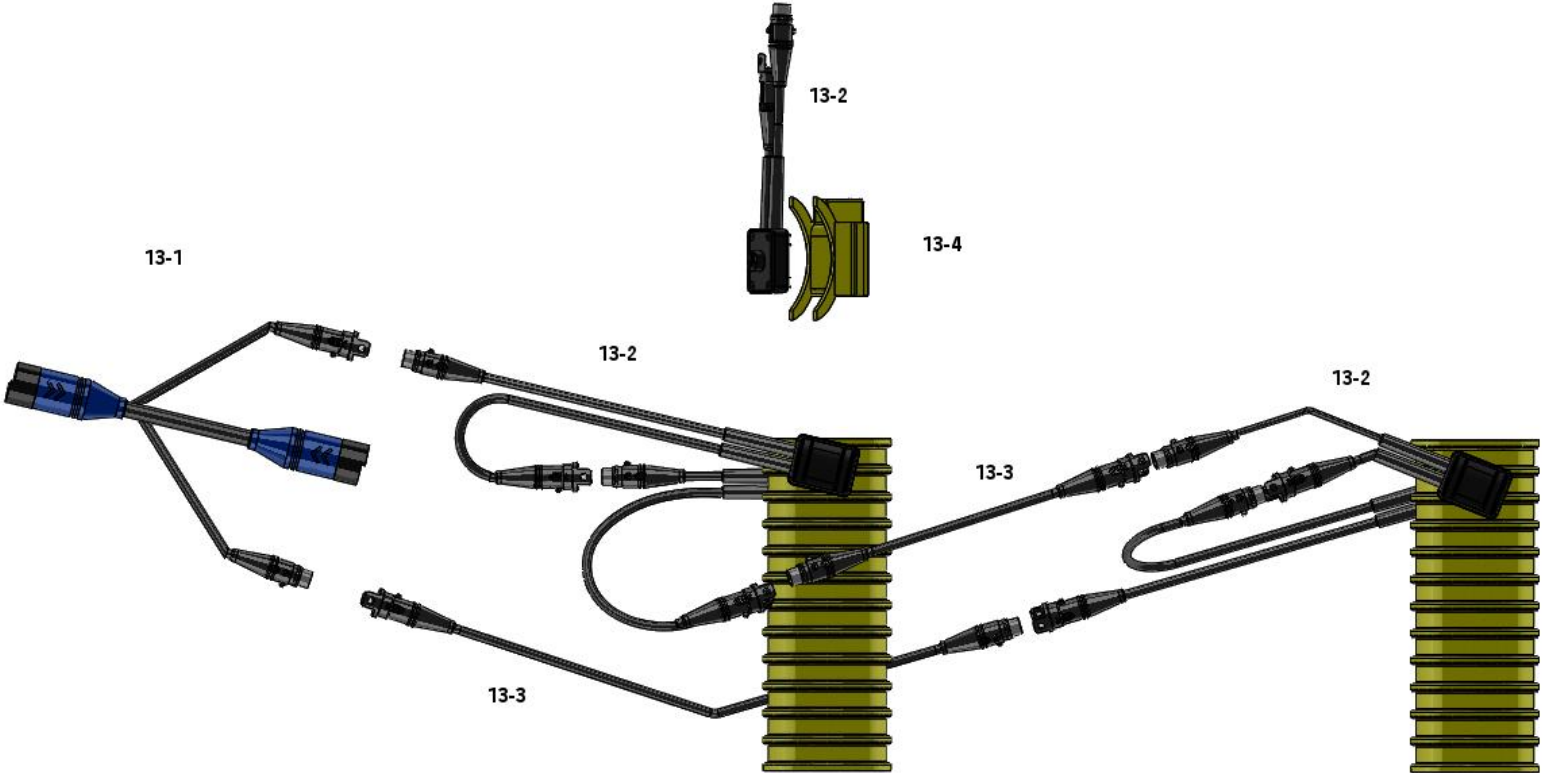

Tank Delivery Sensor Option

Reference Number	Part Number	Description	WiFi	ISO
13-1	9ASTY10	Legend Y- Cable 10ft	X	X
13-2	AGRS013	Legend Reflective Sensor (2 per Tank)	X	X
13-3	9ASTX02	Legend Loop Extension Cable 2ft	X	X
13-3	9ASTX04	Legend Loop Extension Cable 4ft	X	X
13-3	9ASTX10	Legend Loop Extension Cable 10ft	X	X
13-3	9ASTX20	Legend Loop Extension Cable 20ft	X	X
13-4	AGRS016	Holder for Sensor (2 per Tank)	X	X